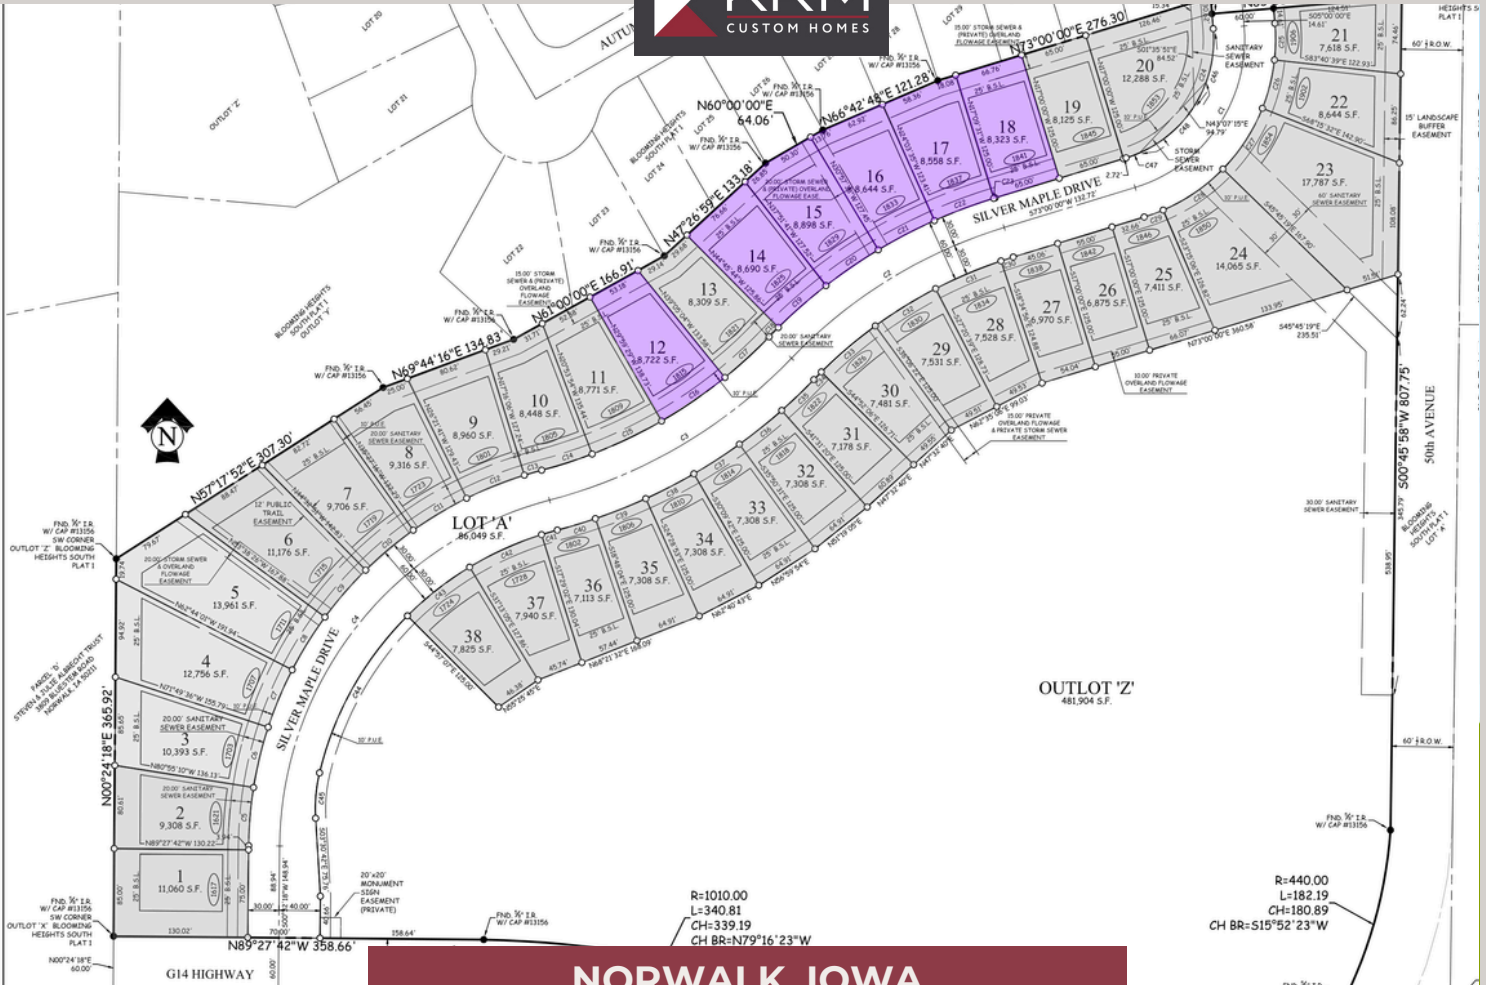

BLOOMING HEIGHTS SOUTH

PLAT 2

Lot #	Address	Sq. Ft.	GOR/GOL	Price	Status	Configuration
1	1617 Silver Maple Dr	11,060			SOLD	Walkout/Backs to trees
2	1621 Silver Maple Dr	9,308			SOLD	Walkout/Backs to trees
3	1703 Silver Maple Dr	10,393			SOLD	Walkout
4	1707 Silver Maple Dr	12,756			SOLD	Walkout
5	1711 Silver Maple Dr	13,961			SOLD	Walkout/Backs to park
6	1715 Silver Maple Dr	11,176			SOLD	Walkout/Backs to park
7	1719 Silver Maple Dr	9,706			SOLD	Walkout
8	1723 Silver Maple Dr	9,316			SOLD	Partial Walkout/Backs to park

CONTACT US FOR MORE INFO.

515-243-1191

sales@krmdev.com

NORWALK, IOWA

BLOOMING HEIGHTS SOUTH

PLAT 2

Lot #	Address	Sq. Ft.	GOR/GOL	Price	Status	Configuration
9	1801 Silver Maple Dr	8,960			SOLD	Daylight/Backs to park
10	1805 Silver Maple Dr	8,448			SOLD	Daylight
11	1809 Silver Maple Dr	8,771			SOLD	Daylight
12	1815 Silver Maple Dr	8,722		Call for Pricing	Spec-Lincolnshire 1579SF	Daylight
13	1821 Silver Maple Dr	8,309			SOLD	Daylight
14	1825 Silver Maple Dr	8,690	GOL	\$89,900	Spec-Arlington Heights 1514SF	Daylight
15	1829 Silver Maple Dr	8,898	GOL	\$89,900	Available	Daylight
16	1833 Silver Maple Dr	8,644	GOR	\$87,900	Available	Daylight

CONTACT US FOR MORE INFO.

515-243-1191

sales@krmdev.com

NORWALK, IOWA

BLOOMING HEIGHTS SOUTH

PLAT 2

Lot #	Address	Sq. Ft.	GOR/GOL	Price	Status	Configuration
17	1837 Silver Maple Dr	8,558	GOR	\$87,900	Available	Daylight
18	1841 Silver Maple Dr	8,323	GOR	\$85,900	Available	Daylight
19	1845 Silver Maple Dr	8,125			SOLD	Daylight
20	1853 Silver Maple Dr	12,288			SOLD	Daylight
21	1906 Silver Maple Dr	7,618			SOLD	Standard
22	1902 Silver Maple Dr	8,644			SOLD	Standard
23	1854 Silver Maple Dr	17,787			SOLD	Standard
24	1850 Silver Maple Dr	14,065			SOLD	Standard