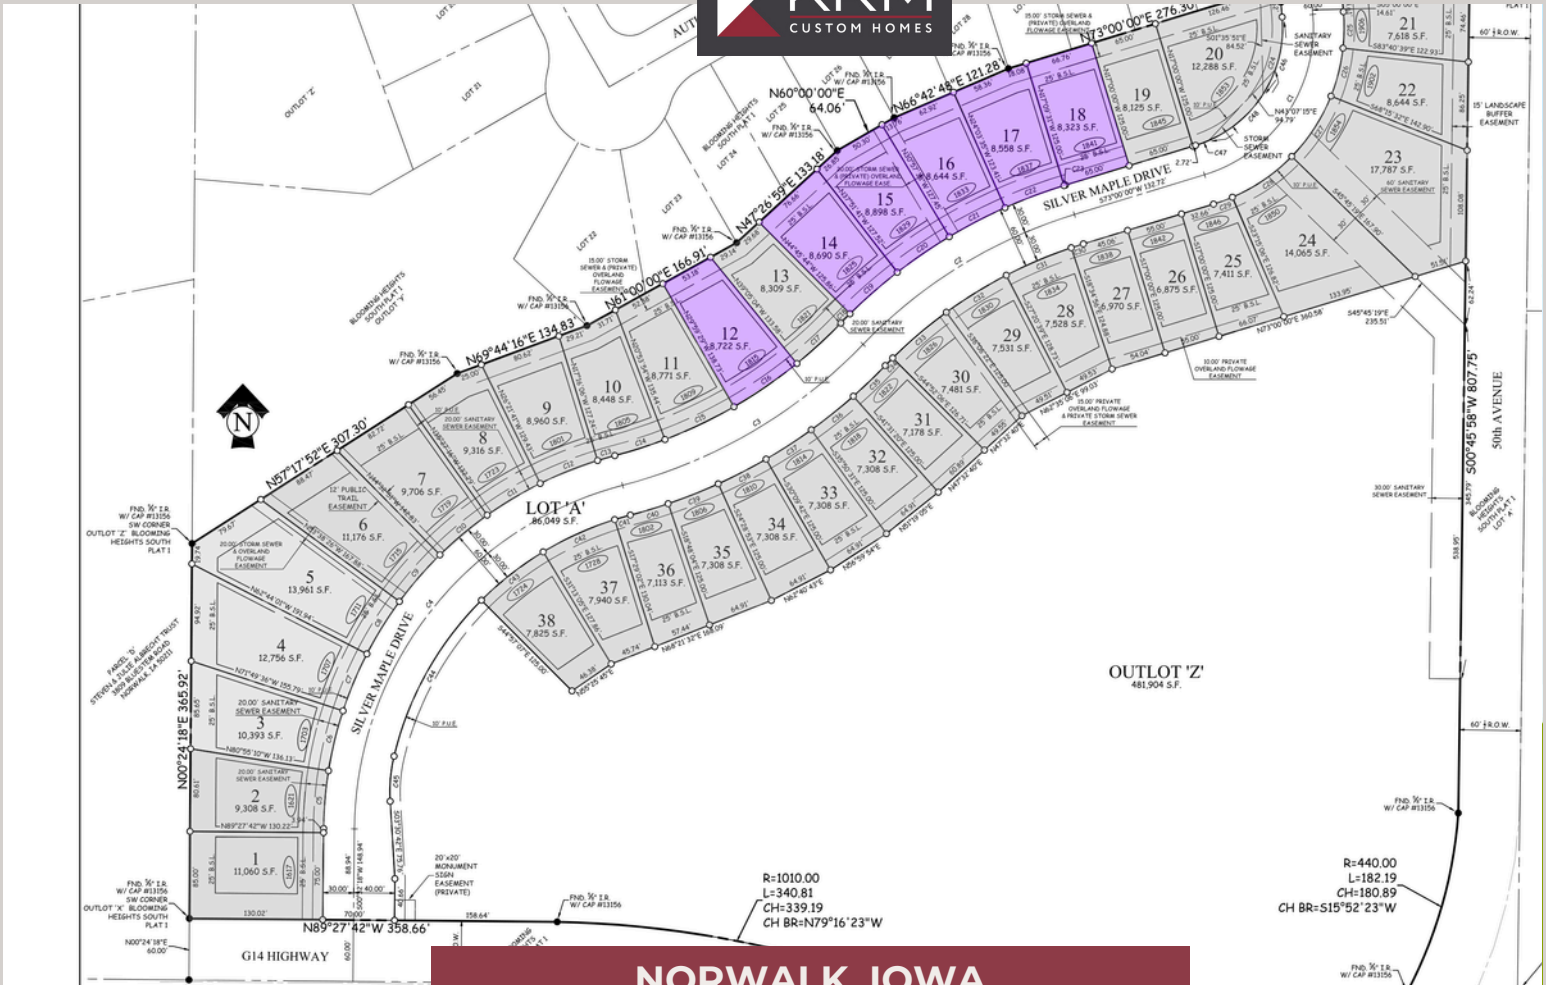

CONTACT US FOR MORE INFO.

515-243-1191

sales@krmdev.com

NORWALK, IOWA

BLOOMING HEIGHTS SOUTH

PLAT 2

Lot #	Address	Sq. Ft.	GOR/GOL	Price	Status	Configuration
17	1837 Silver Maple Dr	8,558	GOR	\$87,900	Available	Daylight
18	1841 Silver Maple Dr	8,323	GOR	\$85,900	Available	Daylight
19	1845 Silver Maple Dr	8,125			SOLD	Daylight
20	1853 Silver Maple Dr	12,288			SOLD	Daylight
21	1906 Silver Maple Dr	7,618			SOLD	Standard
22	1902 Silver Maple Dr	8,644			SOLD	Standard
23	1854 Silver Maple Dr	17,787			SOLD	Standard
24	1850 Silver Maple Dr	14,065			SOLD	Standard

CONTACT US FOR MORE INFO.

515-243-1191

sales@krmdev.com

NORWALK, IOWA

BLOOMING HEIGHTS SOUTH

PLAT 2

Lot #	Address	Sq. Ft.	GOR/GOL	Price	Status	Configuration
25	1846 Silver Maple Dr	7,411			SOLD	Standard
26	1842 Silver Maple Dr	6,875			SOLD	Standard
27	1838 Silver Maple Dr	6,970			SOLD	Standard
28	1834 Silver Maple Dr	7,528			SOLD	Standard
29	1830 Silver Maple Dr	7,531			SOLD	Standard
30	1826 Silver Maple Dr	7,481			SOLD	Standard
31	1822 Silver Maple Dr	7,178			SOLD	Standard
32	1818 Silver Maple Dr	7,308			SOLD	Standard

CONTACT US FOR MORE INFO.

515-243-1191

sales@krmdev.com

NORWALK, IOWA

BLOOMING HEIGHTS SOUTH
PLAT 2

Lot #	Address	Sq. Ft.	GOR/GOL	Price	Status	Configuration
33	1814 Silver Maple Dr	7,308			SOLD	Standard
34	1810 Silver Maple Dr	7,308			SOLD	Standard
35	1806 Silver Maple Dr	7,308			SOLD	Standard
36	1802 Silver Maple Dr	7,113			SOLD	Standard
37	1728 Silver Maple Dr	7,940			SOLD	Standard
38	1724 Silver Maple Dr	7,825			SOLD	Standard