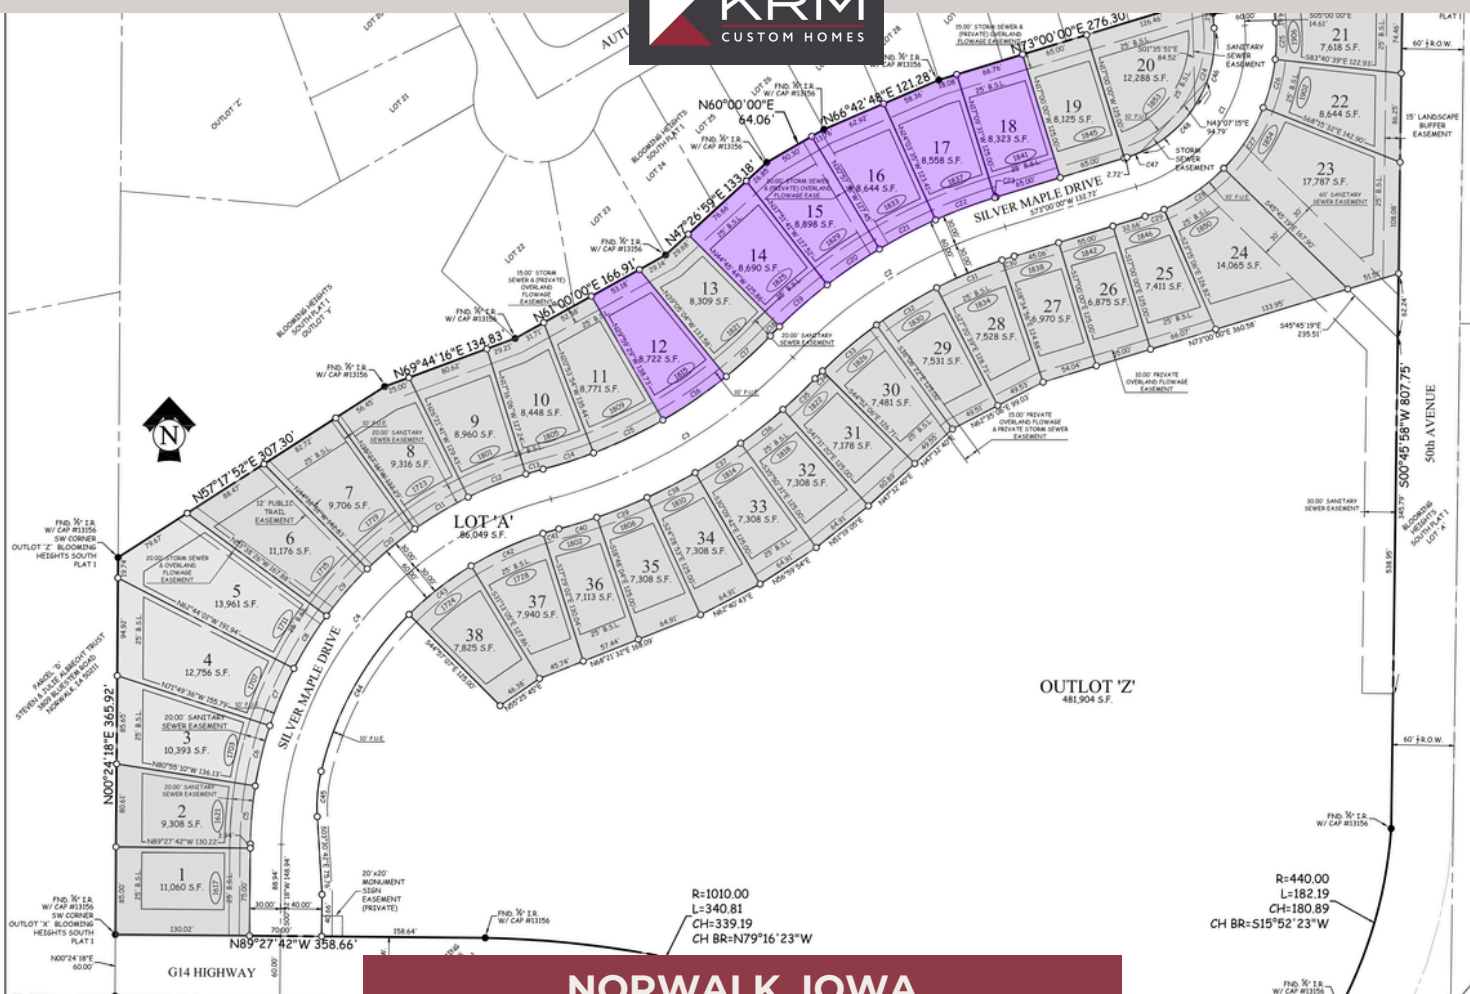

CONTACT US FOR MORE INFO.

515-243-1191

sales@krmdev.com

NORWALK, IOWA

BLOOMING HEIGHTS SOUTH

PLAT 2

Lot #	Address	Sq. Ft.	GOR/GOL	Price	Status	Configuration
9	1801 Silver Maple Dr	8,960			SOLD	Daylight/Backs to park
10	1805 Silver Maple Dr	8,448			SOLD	Daylight
11	1809 Silver Maple Dr	8,771			SOLD	Daylight
12	1815 Silver Maple Dr	8,722		Call for Pricing	Spec-Lincolnshire 1579SF	Daylight
13	1821 Silver Maple Dr	8,309			SOLD	Daylight
14	1825 Silver Maple Dr	8,690	GOL	\$89,900	Spec-Arlington Heights 1514SF	Daylight
15	1829 Silver Maple Dr	8,898	GOL	\$89,900	Available	Daylight
16	1833 Silver Maple Dr	8,644	GOR	\$87,900	Available	Daylight

CONTACT US FOR MORE INFO.

515-243-1191

sales@krmdev.com

NORWALK, IOWA

BLOOMING HEIGHTS SOUTH

PLAT 2

Lot #	Address	Sq. Ft.	GOR/GOL	Price	Status	Configuration
17	1837 Silver Maple Dr	8,558	GOR	\$87,900	Available	Daylight
18	1841 Silver Maple Dr	8,323	GOR	\$85,900	Available	Daylight
19	1845 Silver Maple Dr	8,125			SOLD	Daylight
20	1853 Silver Maple Dr	12,288			SOLD	Daylight
21	1906 Silver Maple Dr	7,618			SOLD	Standard
22	1902 Silver Maple Dr	8,644			SOLD	Standard
23	1854 Silver Maple Dr	17,787			SOLD	Standard
24	1850 Silver Maple Dr	14,065			SOLD	Standard

CONTACT US FOR MORE INFO.

515-243-1191

sales@krmdev.com

NORWALK, IOWA

BLOOMING HEIGHTS SOUTH

PLAT 2

Lot #	Address	Sq. Ft.	GOR/GOL	Price	Status	Configuration
25	1846 Silver Maple Dr	7,411			SOLD	Standard
26	1842 Silver Maple Dr	6,875			SOLD	Standard
27	1838 Silver Maple Dr	6,970			SOLD	Standard
28	1834 Silver Maple Dr	7,528			SOLD	Standard
29	1830 Silver Maple Dr	7,531			SOLD	Standard
30	1826 Silver Maple Dr	7,481			SOLD	Standard
31	1822 Silver Maple Dr	7,178			SOLD	Standard
32	1818 Silver Maple Dr	7,308			SOLD	Standard